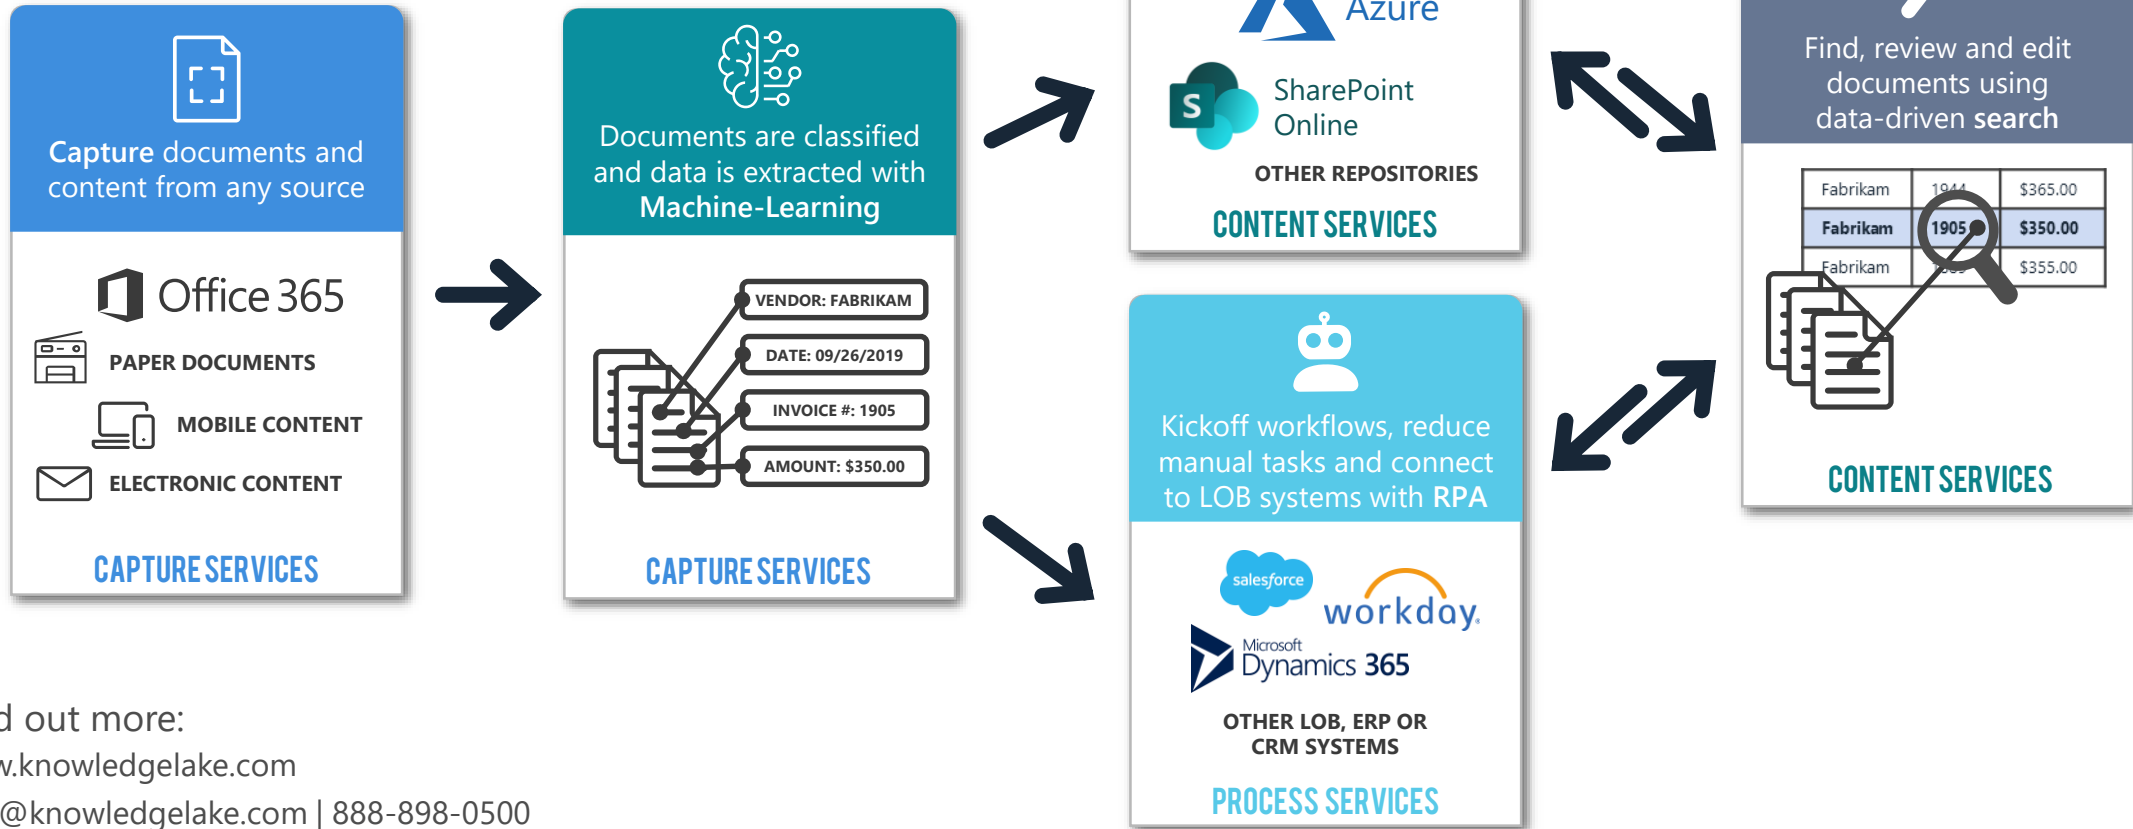

HOW IT WORKS

The KnowledgeLake Platform

A best-of-breed, extensible cloud content management platform powered by modern technology for intelligent innovation.

Find out more:

www.knowledgelake.com

info@knowledgelake.com | 888-898-0500